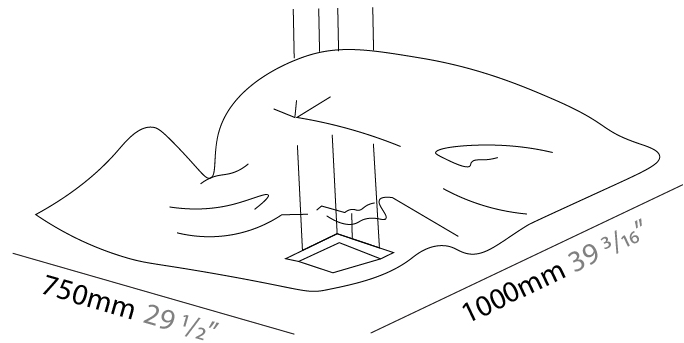

CRASH SURFACE

D132053- _____

base number

1. To build a product code in our configurator select the specify button on the base model # product page
2. To build a manual product code on this datasheet choose from the options listed below in blue font and add the suffix to the base model #

GENERAL

Series: Crash
Brand: Knikerboker
Division: Design
Mounting Type: Surface
Mounting Location: Ceiling

PHYSICAL

Shape: Rectangle
Length (mm): 750
Length (in): 29 1/2
Width (mm): 750
Width (in): 29 1/2
Extension (mm): 150
Extension (in): 5 7/8
Light Distribution: Indirect
Fixture Finish: EWH / EBK / MAN / COF / PRD / SLF / GLF / CLF / BRL / EWS / EWG / EWC / EWR / EBS / EBG / EBC / EBC / EBB / MAS / MAD / MAC / MAB / COS / CGO / CCL / CBL / PRS / PRG / PRC / PRB
Fixture Material: Metal

ELECTRICAL

Lamp Type: LED
Input Wattage (W): 21
Total Output Wattage (W): 20
Dimming: Tri-Mode (Non-Dimming and Phase Dimming (120Vac only) and 0-10V Dimming)
Driver Included: Yes
Driver Location: Integrated
Driver Type: Constant Current - Universal
Driver Class: Class 2
Input Voltage (V): 120 - 277
Constant Current (MA): 250
Upon Request: 0-10Vdc dimming / Phase dimming @120Vac / 277Vac

LED

Number of LEDs: 2
Color Temperature (°K): 3000
Max. Delivered Lumen (lm): 1100
CRI: >85 CRI
Lamp Life (hrs): 50000

OPTICAL

RATINGS AND CERTIFICATIONS

Certified By: Certified for North American Standards
IP rating: IP20