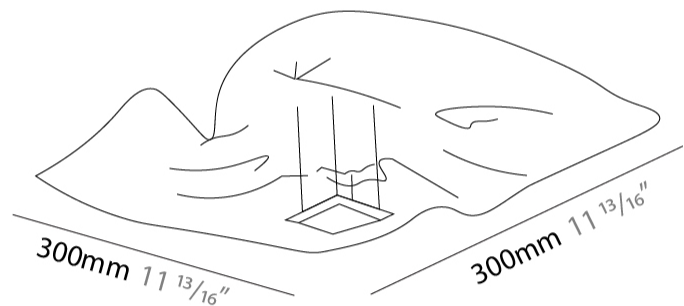

CRASH SURFACE

D132047- _____

base number

1. To build a product code in our configurator select the specify button on the base model # product page
2. To build a manual product code on this datasheet choose from the options listed below in blue font and add the suffix to the base model #

GENERAL

Series: Crash
Brand: Knikerboker
Division: Design
Mounting Type: Surface
Mounting Location: Ceiling

PHYSICAL

Shape: Rectangle
Length (mm): 300
Length (in): 11 ¹³/₁₆
Width (mm): 300
Width (in): 11 ¹³/₁₆
Light Distribution: Indirect
Fixture Finish: EWH / EBK / MAN / COF / PRD / SLF / GLF / CLF / BRL / EWS / EWG / EWC / EWR / EBS / EBG / EBC / EBC / EBB / MAS / MAD / MAC / MAB / COS / CGO / CCL / CBL / PRS / PRG / PRC / PRB
Fixture Material: Metal

ELECTRICAL

Lamp Type: LED
Input Wattage (W): 10.5
Total Output Wattage (W): 10
Dimming: Tri-Mode (Non-Dimming and Phase Dimming (120Vac only) and 0-10V Dimming)
Driver Included: Yes
Driver Location: Integrated
Driver Type: Constant Current - Universal
Driver Class: Class 2
Input Voltage (V): 120 - 277
Constant Current (MA): 250
Upon Request: 0-10Vdc dimming / Phase dimming @120Vac only / 277Vac

LED

Number of LEDs: 1
Color Temperature (°K): 3000
Max. Delivered Lumen (lm): 1100
CRI: >85 CRI
Lamp Life (hrs): 50000

OPTICAL

RATINGS AND CERTIFICATIONS

Certified By: Certified for North American Standards
IP rating: IP20